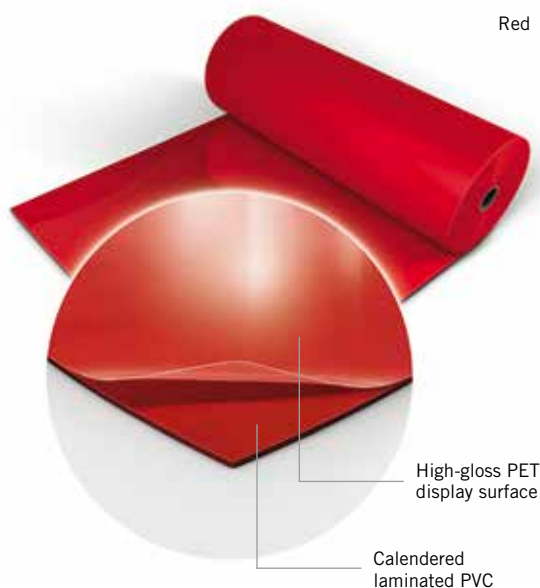

The ideal choice for opera, TV studios and high-profile events, the most striking feature of **Harlequin Hi-Shine** is its ultra-glossy appearance. Offering superior scratch resistance, this surface will produce spectacular lighting effects on stage.

LB Sportgolv
Postadress: Box 20
913 21 Holmsund
Tel.: 090-241 10
090-241 22
Fax: 090-413 26
www.sportgolv.se
info@sportgolv.se

Harlequin Hi-Shine™

Harlequin Hi-Shine rolls out instantly to a breathtaking wet-look finish, making it the ideal floor for the entertainment industry. Its special hard-polymer laminated surface is superior to urethane for scratch resistance.

Harlequin Hi-Shine is perfect for opera, TV studios, high-profile entertainment, fashion shows, product launches and parties, and will add an unforgettable shine to all your events.

Harlequin Hi-Shine is suitable for loose-lay or semi-permanent installation.

Specification guide

Permanent or Portable	Portable
Roll width	1.5m
Roll length	20m, 30m
Colours	Black, White, Red, Blue, Grey
Thickness	1.5mm
Weight	1.96kg/m ²
Fire rating	Bfl-s1 (EN 13501-1)

Harlequin's vinyl floor application guide