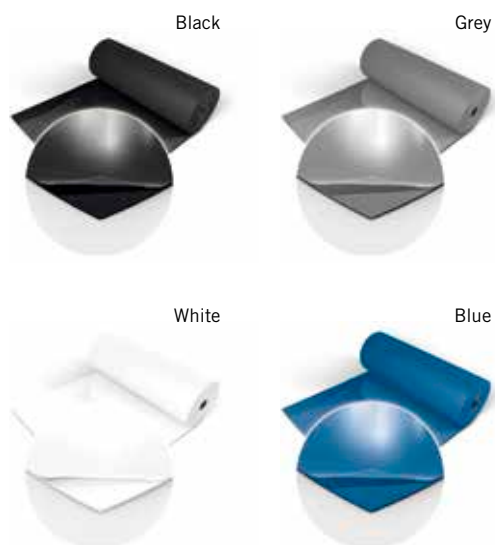

The ideal choice for opera, TV studios and high-profile events, the most striking feature of **Harlequin Hi-Shine** is its ultra-glossy appearance. Offering superior scratch resistance, this surface will produce spectacular lighting effects on stage.

LB Sportgolv
Postadress: Box 20
913 21 Holmsund
Tel.: 090-241 10
090-241 22
Fax: 090-413 26
www.sportgolv.se
info@sportgolv.se

Harlequin Hi-Shine™

Harlequin Hi-Shine rolls out instantly to a breathtaking wet-look finish, making it the ideal floor for the entertainment industry. Its special hard-polymer laminated surface is superior to urethane for scratch resistance.

Harlequin Hi-Shine is perfect for opera, TV studios, high-profile entertainment, fashion shows, product launches and parties, and will add an unforgettable shine to all your events.

Harlequin Hi-Shine is suitable for loose-lay or semi-permanent installation.

Specification guide

Permanent or Portable	Portable
Roll width	1.5m
Roll length	20m, 30m
Colours	Black, White, Red, Blue, Grey
Thickness	1.5mm
Weight	1.96kg/m ²
Fire rating	Bfl-s1 (EN 13501-1)

Harlequin's vinyl floor application guide